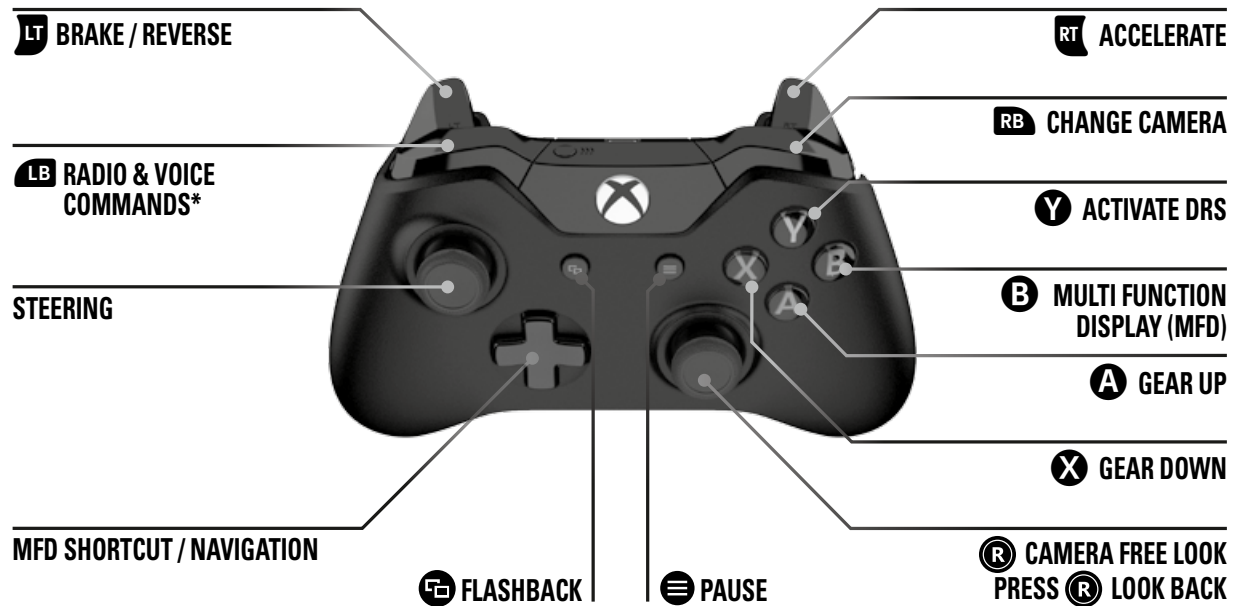

CONTROLS

XBOX ONE WIRELESS CONTROLLER

The default controller configuration for F1 2017 is detailed below; this can be changed from within the Game Options menu or the on-track Pause menu.

*Voice commands are supported only in the following languages:
English, French, German, Spanish, Italian, Polish, Russian and Brazilian Portuguese.