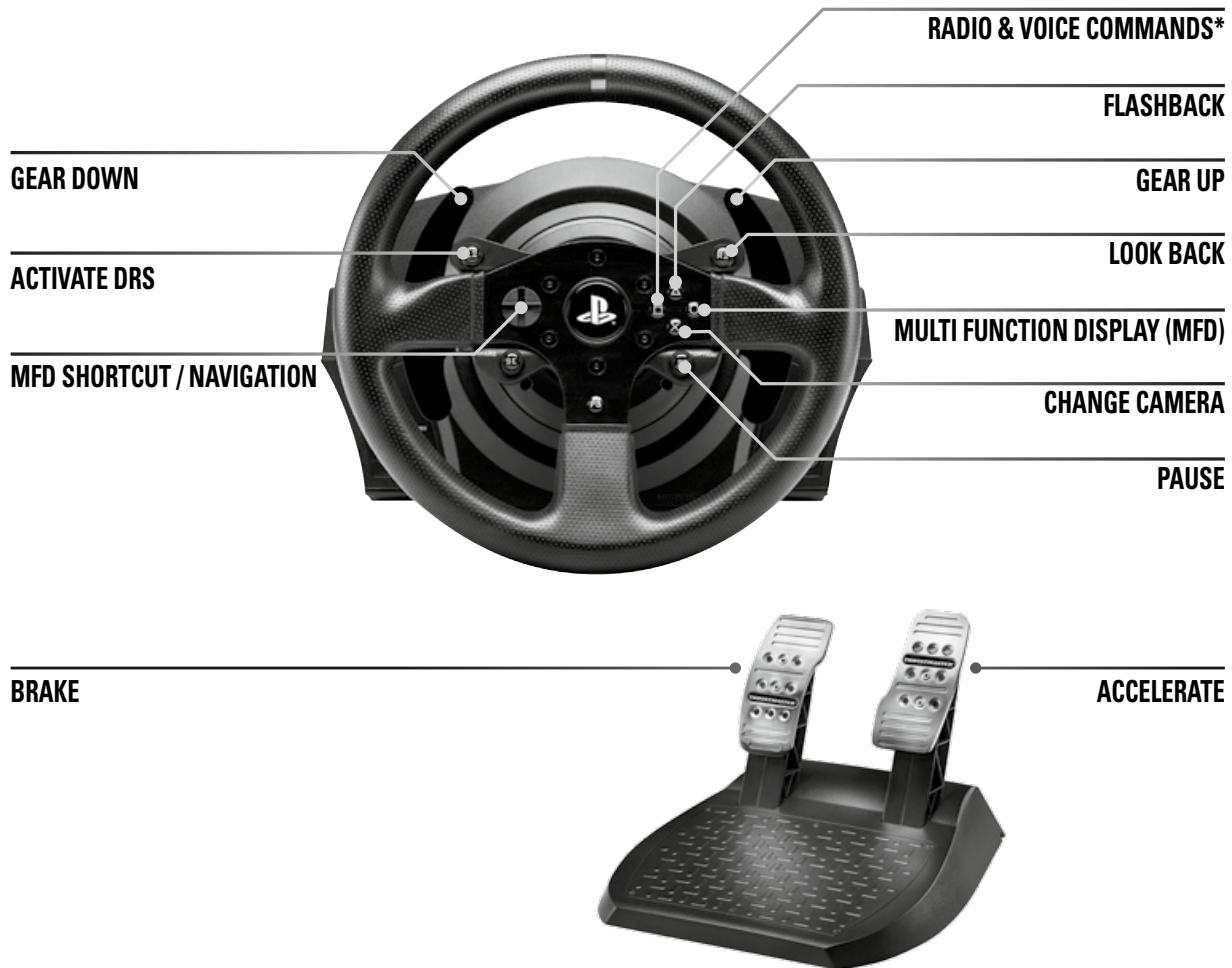

We hope you enjoy the game.

CONTROLS

XBOX ONE WIRELESS CONTROLLER

The default controller configuration for F1 2017 is detailed below; this can be changed from within the Game Options menu or the on-track Pause menu.

*Voice commands are supported only in the following languages:
English, French, German, Spanish, Italian, Polish, Russian and Brazilian Portuguese.

RACING WHEEL

F1 2017 supports a wide range of wheels, pedals and gear shifters from a number of different manufacturers. For a full list of supported devices visit <http://forums.codemasters.com/categories/f1-games-general-discussion>

KEYBOARD CONTROLS

STEER LEFT

STEER RIGHT

ACCELERATE

BRAKE / REVERSE

GEAR UP

GEAR DOWN

RADIO & VOICE COMMANDS*