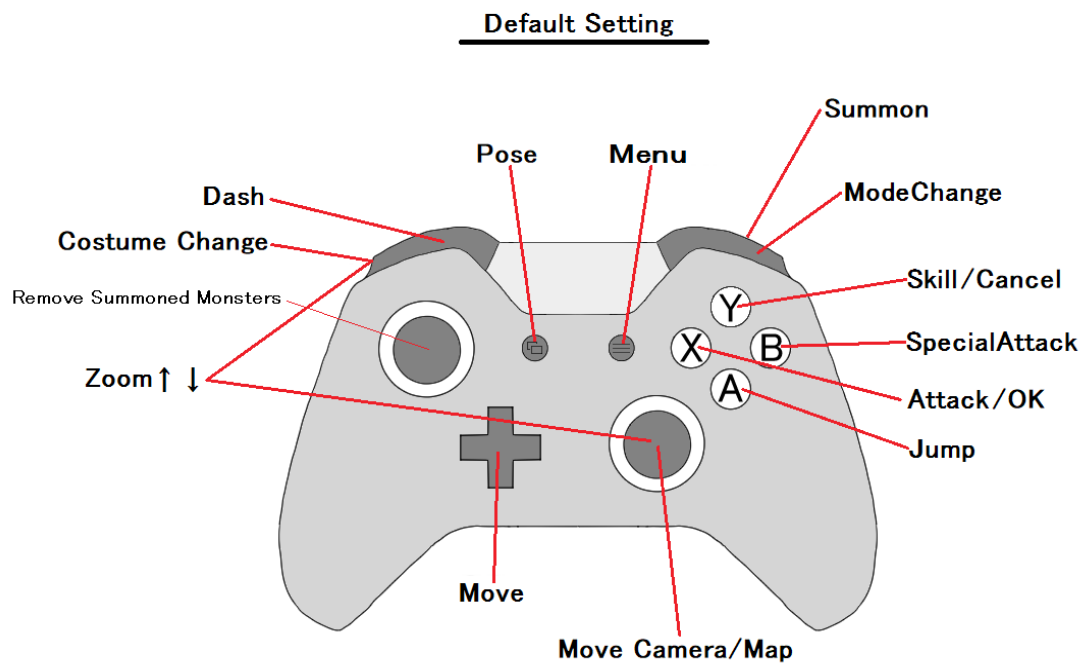

## ■ Operation method (Keyboard & mouse)

---

<- or ->	= Move
->-> or -> +V	= Dash
Z	= Attack / OK
X	= Skill / Cancel
C	= Jump
F	= Change attack mode (Requires item)
Shift	= Special Move (Uses 1 Special Move Gauge)
↑ + Z	= Upper Slash
Down + Z (空中)	= Spin Attack
Enter	= Open/Close Menu
*Camera	
Move	= Mouse wheel click
Zoom	= Mouse wheel (Requires item)
*Menu	
Esc	= Game Over

## ■ Operation method (Xbox One controller)

---